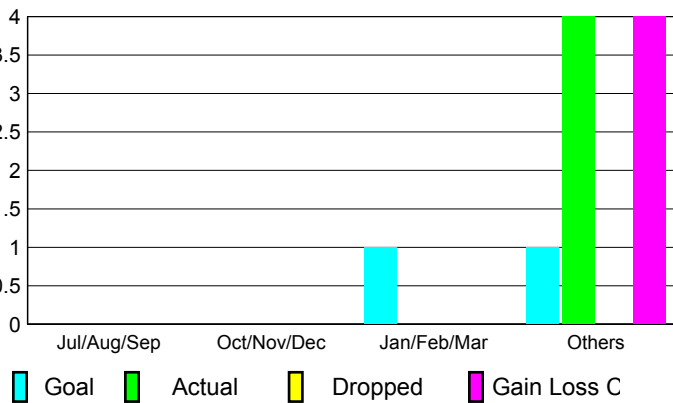

2008-2009 GMT Quarterly Report for District (or Undistricted) **District 129**

GMT: **Tibor Bucek**

Location: **SLOVENIA**

GMT CA: **4**

CLUBS

Club Results 2008-2009

Clubs 2007-2008

Month	New Club Goal	Actual New Clubs	Actual Dropped Clubs	Gain/Loss of Clubs	Gain/Loss of Clubs
Jul/Aug/Sep	0	0	0	0	0
Oct/Nov/Dec	0	0	0	0	0
Jan/Feb/Mar	1	0	0	0	1
Apr/May/June	1	4	0	4	0
Totals	2	4	0	4	1

Club Results 2008-2009

Goal, New, Dropped, Gain/Loss

Comparison of Club Gain/Loss

Current Year Compared to the Previous Year