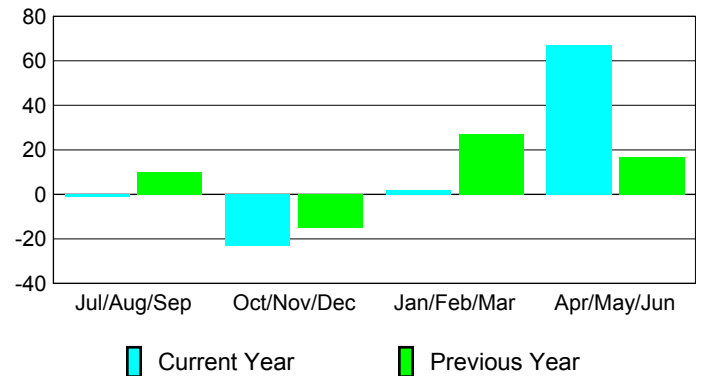

Gender Comparison 2008-2009

Jul/Aug/Sep

Oct/Nov/Dec

Jan/Feb/Mar

Apr/May/June

Male

Female