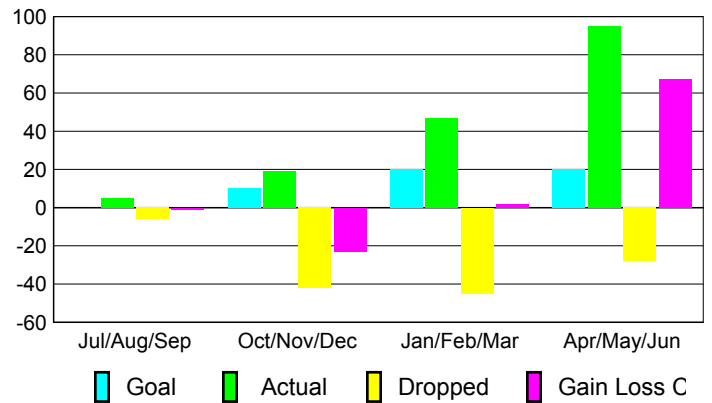

Membership Results 2008-2009

Goal, New, Dropped, Gain/Loss

Comparison of Membership Gain/Loss

Current Year Compared to the Previous Year